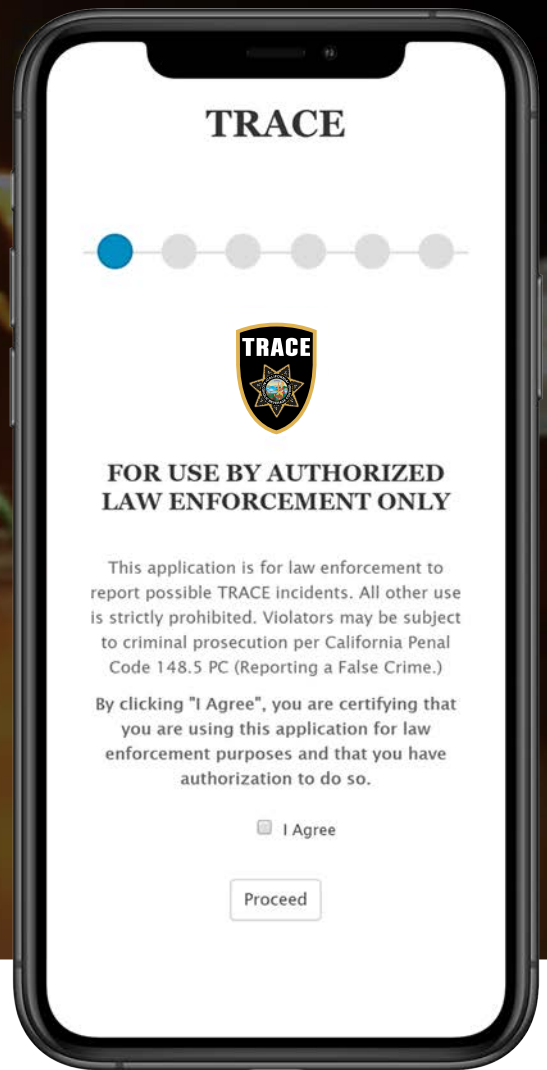

Introducing TRACE WebApp

The California Department of Alcoholic Beverage Control developed the TRACE WebApp to provide a quick, accurate, and secure method for law enforcement to relay data to the TRACE Unit.

Timely notifications greatly improve the chance of a successful investigation.

ADD TO HOME SCREEN

There's no app to download. Just add the TRACE WebApp icon to your mobile phone's home screen for quick access.

IPHONE & SAFARI

Visit trace.abc.ca.gov, tap  at the bottom of the screen, then tap Add to Home Screen .

ANDROID & CHROME

Visit trace.abc.ca.gov, tap  at the top right of the screen, then tap Add to Home Screen.